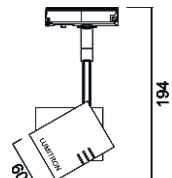

ITTL - 48

LED 10W Replace: MR16 50W-75W
Dia. Ø60xW154xH291mm

ITTL - 51

LED 20W Replace: PLC 2x26W
Dia. Ø60xW174xH292mm

ITTL - 2

LED 6x1.2W
Replace: MR16 35W-50W

ITTL - 7

LED 2x(6x1.2W)
Replace: PAR30 75W

ITTL - 49

LED 16W Replace: PLC 2x18W
Dia. Ø74xW168xH287mm

ITTL - 46

LED 32W Replace: PLT 2x32W
Dia. Ø74xW202xH288mm

ITTL - 50

LED 23W Replace: PLC 2x26W
Dia. Ø89xW183xH287mm

ITTL - 52

LED 45W Replace: MH 70W
Dia. Ø89xW232xH287mm