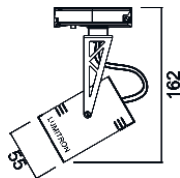

ITTL - 49

LED 16W Replace: PLC 2x18W
Dia. Ø74xW168xH287mm

ITTL - 46

LED 32W Replace: PLT 2x32W
Dia. Ø74xW202xH288mm

ITTL - 50

LED 23W Replace: PLC 2x26W
Dia. Ø89xW183xH287mm

ITTL - 52

LED 45W Replace: MH 70W
Dia. Ø89xW232xH287mm